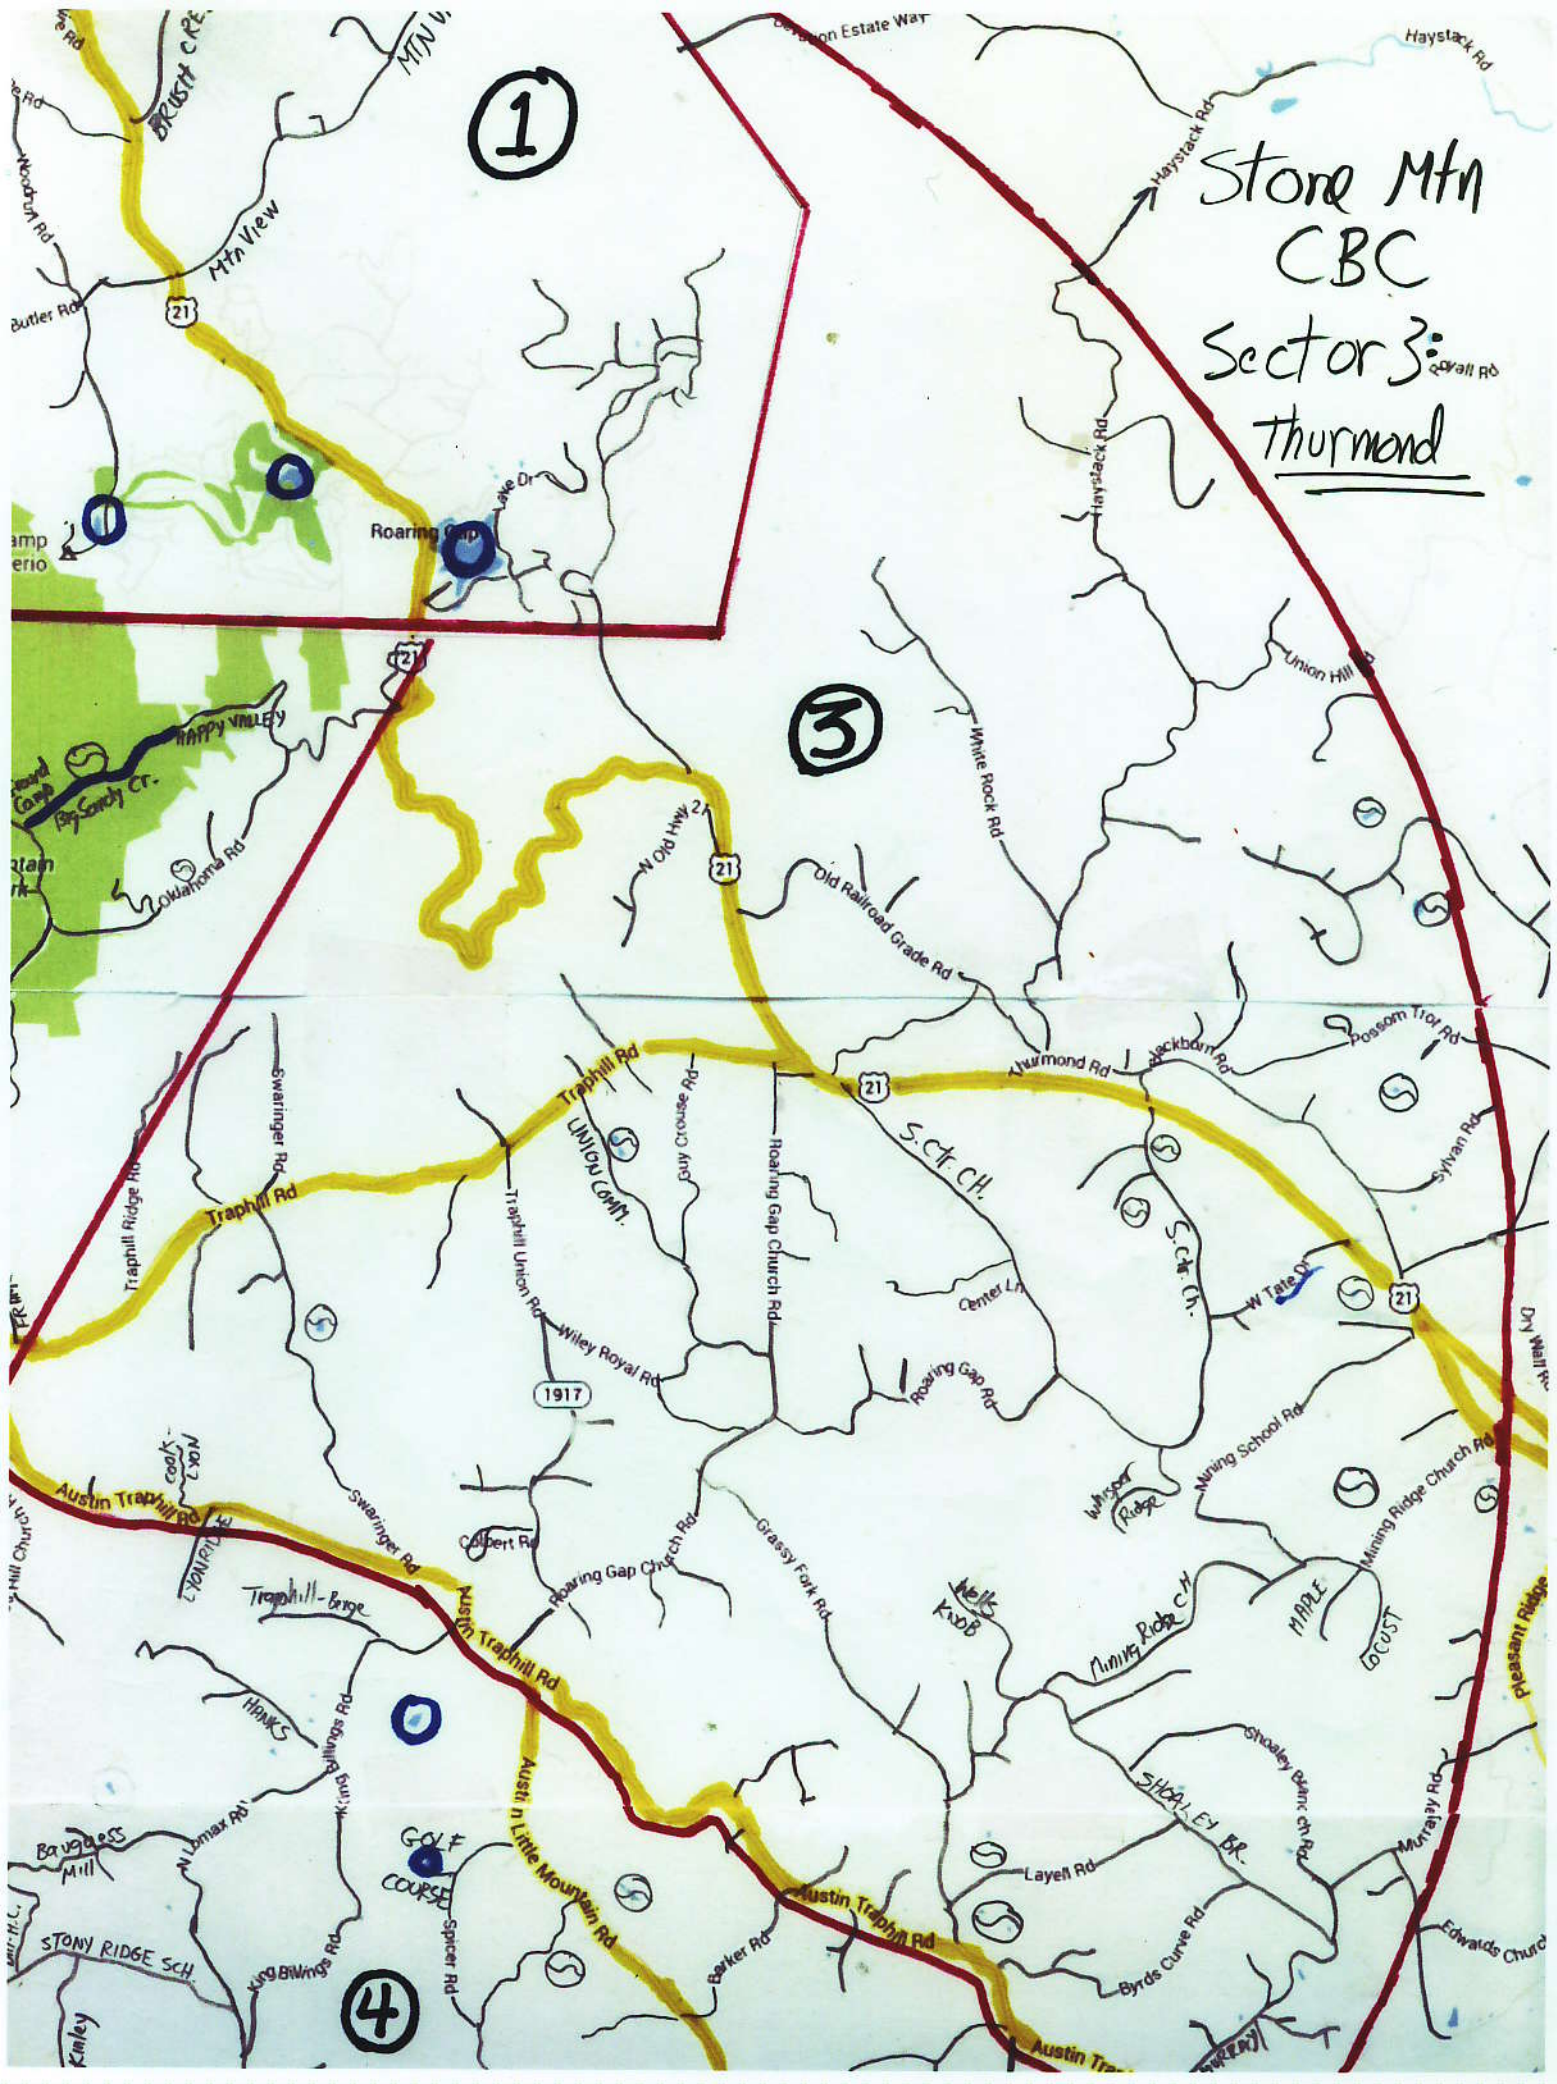

Stone Mtn
CBC
Sector 3
Thurmond

1

3

4

BRUSH CREEK
Mtn View
Haystack Rd
Butler Rd
21
Roaring Gap
LAKESIDE DR
HAPPY VALLEY
WYOMING RD
N Old Hwy 21
21
Old Railroad Grade Rd
White Rock Rd
Union Hill Rd
S. CT. CH.
Traphill Rd
Swaringer Rd
Traphill Rd
Traphill Union Rd
Wiley Royal Rd
1917
Austin Traphill Rd
Swaringer Rd
Traphill-Berge
HANKS
Bauguess Mill
STONY RIDGE SCH.
GOLF COURSE
Spencer Rd
Austin n Little Mountain Rd
Barker Rd
Austin Traphill Rd
Haystack Rd
Haystack Rd
Haystack Rd
Blackburn Rd
Possum Trot Rd
Sylvan Rd
Center Ln
Roaring Gap Rd
Whisper Ridge
Mining School Rd
Mining Ridge CH
MAPLE
LOCUST
Layell Rd
Birds Curve Rd
Murphy Rd
Edwards Church
Pleasant Ridge
D.V. Hill Rd